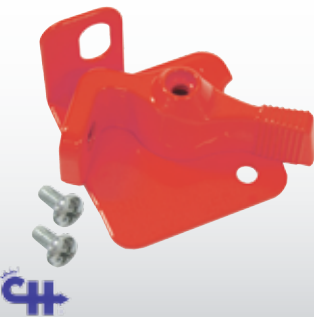

E61-24117

- PVC Coated Continuous Duty Solenoid
- 12V 85 Amp
- Silver Contacts

E61-24143

- Continuous Duty Solenoid
- 12V 200 Amp
- Silver Contacts

E61-24144

- Continuous Duty Solenoid
- 24V 200 Amp
- Silver Contacts

E61-24401

- Insulated Continuous Duty Solenoid
- 12V 85 Amp
- Copper Contacts

E61-24450

- Reversing Solenoid
- 12V 75 Amp
- Copper Contacts

E61-24505-01

- Lockout Lever Kit
- Suits: Padlock Shackle Dia of 5/16" (7.9mm)

E61-24505-01R

- Red Lockout Lever Kit
- Suits: Padlock Shackle Dia of 5/16" (7.9mm)

E61-24505-01Y

- Yellow Lockout Lever Kit
- Suits: Padlock Shackle Dia of 5/16" (7.9mm)

E52-0512

- Emergency Stop Switch
- 1 x N/O & 1 x N/C Contacts

E52-0511

- Emergency Stop Switch
- 2 x N/C Contacts

E61-75920

- Battery Master Switch
- 3000 Amp 15 Sec On, 5 Min Off

E61-75910

- Battery Master Switch
- 1000 Amp Rating

E52-0500

- Battery Master Switch
- 300 Amp Rating
- 2 Position