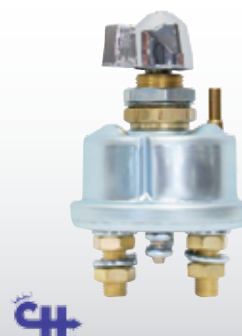

E61-24401

- Insulated Continuous Duty Solenoid
- 12V 85 Amp
- Copper Contacts

E61-24450

- Reversing Solenoid
- 12V 75 Amp
- Copper Contacts

E61-24505-01

- Lockout Lever Kit
- Suits: Padlock Shackle Dia of 5/16" (7.9mm)

E61-24505-01R

- Red Lockout Lever Kit
- Suits: Padlock Shackle Dia of 5/16" (7.9mm)

E61-24505-01Y

- Yellow Lockout Lever Kit
- Suits: Padlock Shackle Dia of 5/16" (7.9mm)

E52-0512

- Emergency Stop Switch
- 1 x N/O & 1 x N/C Contacts

E52-0511

- Emergency Stop Switch
- 2 x N/C Contacts

E61-75920

- Battery Master Switch
- 3000 Amp 15 Sec On, 5 Min Off

E61-75910

- Battery Master Switch
- 1000 Amp Rating

E52-0500

- Battery Master Switch
- 300 Amp Rating
- 2 Position

Convuluted Tubing

E52-0501

- Battery Master Switch
- 2500 Amp
- 2 Position

E52-0502

- Bipolar Battery Master Switch
- 250 Amp
- 2 Position

E53-0710

- Split Convuluted Tubing
- 10M 7.0MM

E53-0730