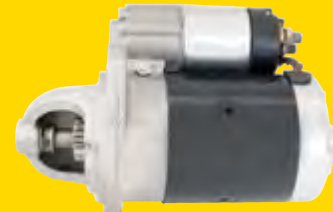

Starter Motor
12V 1.0KW 9TH CW
Suits: Chev LV